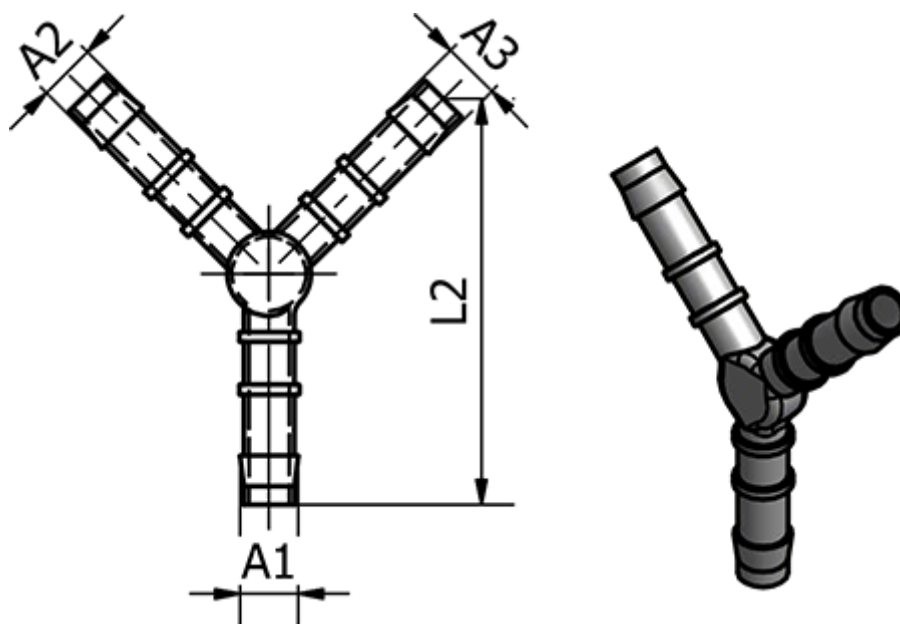

Data Sheet

Article number: 58635610

Description: Tube Connector 36.610, Ø3/ Ø3/ Ø3
Y-connector

Measures

Ext. Hose Diameter A1 = 3

Ext. Hose Diameter A2 = 3

Ext. Hose Diameter A3 = 3

L2 = 21